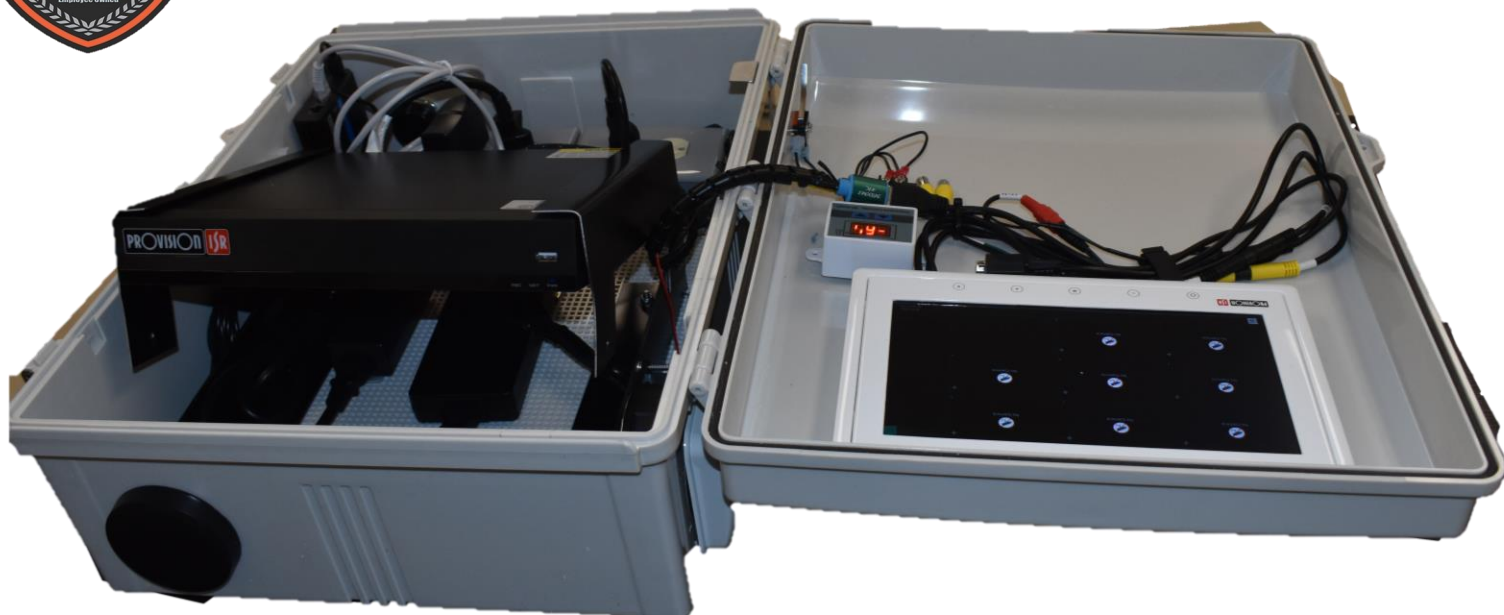

GATE GUARDIAN 3

Southwest
AUTOMATED SECURITY
An Employee Owned Company

This unit is assembled in USA with high end CCTV equipment. Ideal for first time and experienced installers. The Plug and Play design allows this unit to be installed anywhere with 120VAC.

INCLUDES ALL OF THE BELOW MENTIONED ITEMS ASSEMBLED IN A NEMA ENCLOSURE

- 8 CHANNEL NETWORK RECORDER
- HANDLES UP TO 4K (8 MP) CAMERAS
- 4TB HARD DRIVE
- SLIDE IN MOUNT FOR NVR
- 10 INCH MONITOR WITH AUTOMATIC POWER CUT ON ENCLOSURE CLOSING
- RUGGED 4G ROUTER
- OMNI DIRECTIONAL ANTENNA
- WIFI
- COOLING FAN WITH ADJUSTABLE THERMOSTAT
- WATERTIGHT PORTS FOR CABLES
- 25' OUTDOOR RATED POWER CORD

Call 844-SAS-CCTV
www.southwestautomated.com

GATE GUARDIAN 3

Southwest
AUTOMATED SECURITY
An Employee Owned Company

PROVISION ISR NETWORK RECORDER

VIDEO:

INPUT:

8 CHANNEL POE / CONVENTIONAL CONNECTION (8 X RJ-45 + 1 X RJ-45 NETWORK) SUPPORT

TWO WAY AUDIO CAPABLE

INPUT: 1 CHANNEL ON DEVICE (RCA)

OUTPUT: 1 CHANNEL ON DEVICE (RCA)

DECODING SUPPORT: H.265 / H.264

ALARM: INPUT: 8 ON DEVICE OUTPUT: 4 ON DEVICE

STORAGE: 1 X SATA (3 TB INSTALLED, UPGRADABLE)